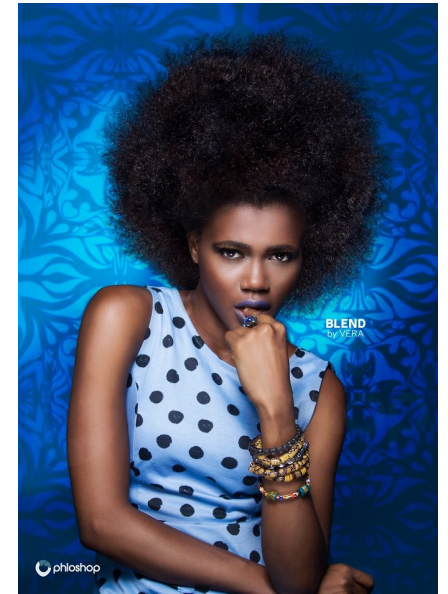

Priscilla

Height 180cm/5'11" Bust 86cm/34" B Waist 69cm/27" Hips 92cm/36"  
Dress 36 EU/6 US/8 UK Shoe 40 EU/9 US/6.5 UK Hair Black Eyes Brown

**LOYS**  
MODELS

35 Frere Street, Woodstock, Cape Town  
Phone+27 (0) 21 424 0540 Mobile+27 (0) 84 218 4863 Email info@loysmodels.co.za