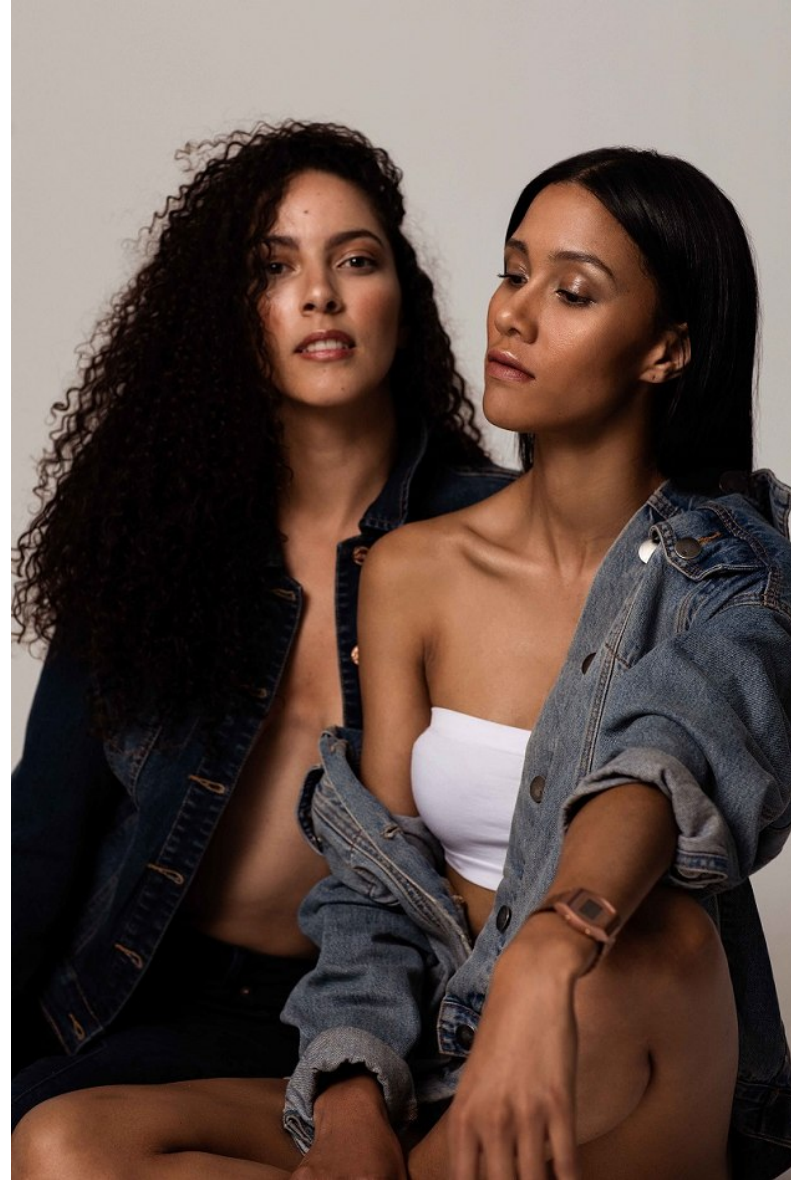

Simone

Height 170cm/5'7" Bust 86cm/34" C Waist 71cm/28" Dress 30 EU/0 US/2 UK Shoe 40.5 EU/9.5 US/7 UK Hair Brown Eyes Green/Brown