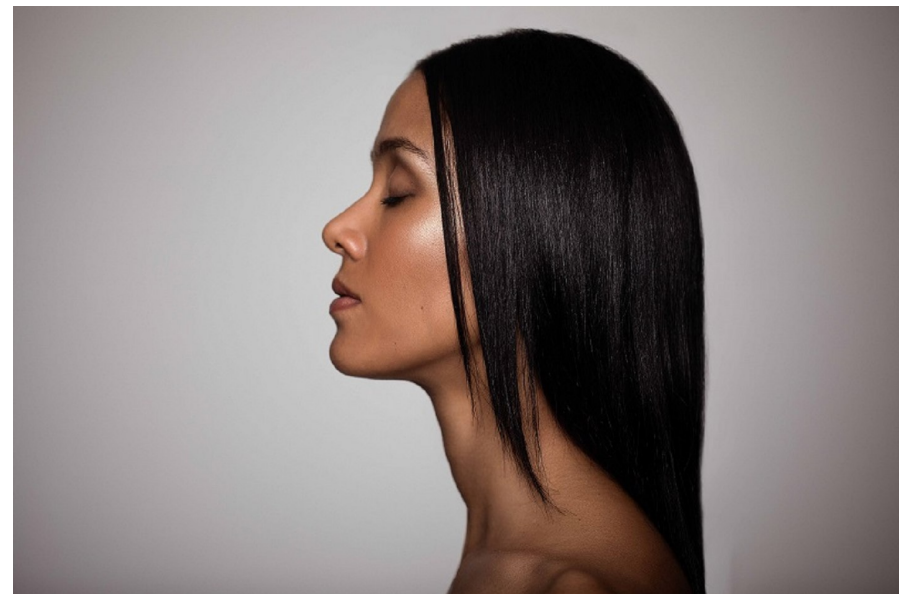

Amy-Dee

Height 173cm/5'8" Bust 76cm/30" A Waist 71cm/28" Dress 30 EU/0 US/2 UK
Shoe 39 EU/8 US/6 UK Hair Dark Brown Eyes Brown

LOYS
MODELS

35 Frere Street, Woodstock, Cape Town
Phone+27 (0) 21 424 0540 Mobile+27 (0) 84 218 4863 Email info@loysmodels.co.za