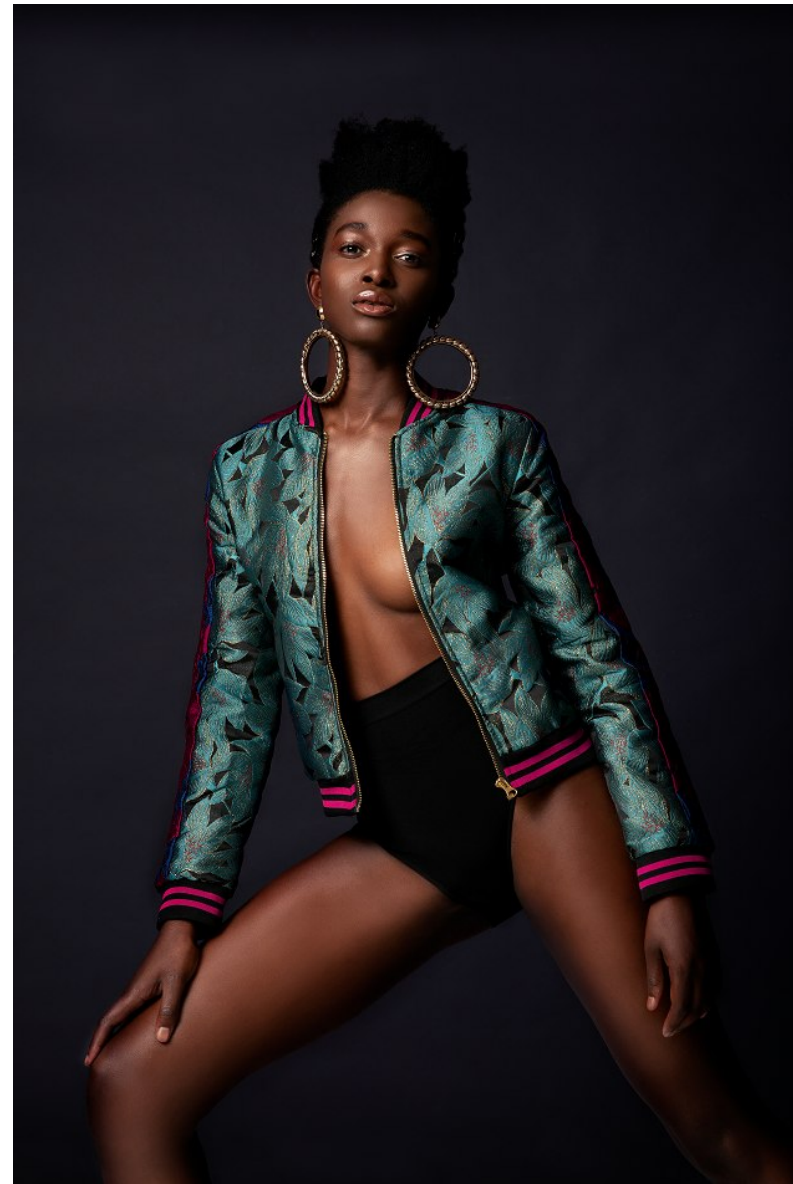

Thokozani Mercy

Height 175cm/5'9" Bust 81cm/32" B Waist 69cm/27" Hips 93cm/36.5" Dress 34 EU/4 US/6 UK Shoe 39.5 EU/8.5 US/6 UK Hair Black Eyes Brown

Thokozani Mercy

Height 175cm/5'9" Bust 81cm/32" B Waist 69cm/27" Hips 93cm/36.5" Dress 34 EU/4 US/6 UK Shoe 39.5 EU/8.5 US/6 UK Hair Black Eyes Brown

Thokozani Mercy

Height 175cm/5'9" Bust 81cm/32" B Waist 69cm/27" Hips 93cm/36.5" Dress 34 EU/4 US/6 UK Shoe 39.5 EU/8.5 US/6 UK Hair Black Eyes Brown