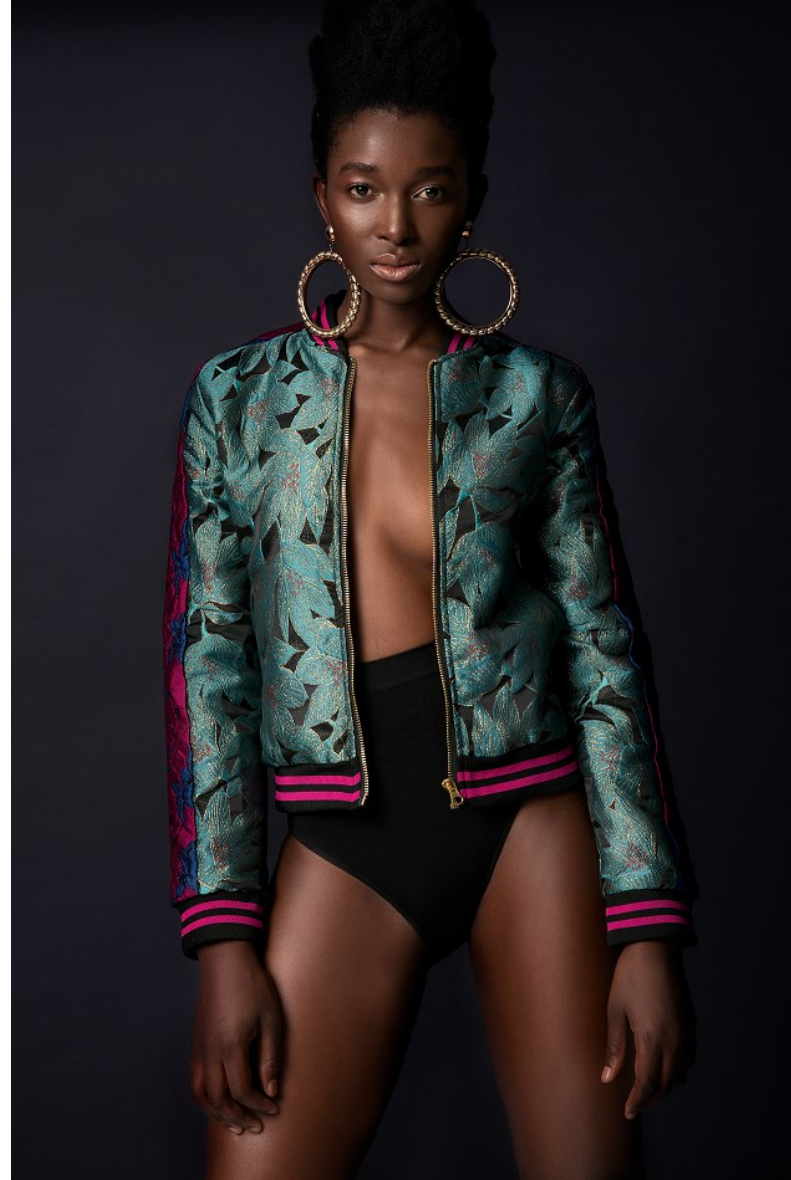

Thokozani Mercy

Height 175cm/5'9" Bust 81cm/32" B Waist 69cm/27" Hips 93cm/36.5" Dress 34 EU/4 US/6 UK Shoe 39.5 EU/8.5 US/6 UK Hair Black Eyes Brown

Thokozani Mercy

Height 175cm/5'9" Bust 81cm/32" B Waist 69cm/27" Hips 93cm/36.5" Dress 34 EU/4 US/6 UK Shoe 39.5 EU/8.5 US/6 UK Hair Black Eyes Brown

Thokozani Mercy

Height 175cm/5'9" Bust 81cm/32" B Waist 69cm/27" Hips 93cm/36.5" Dress 34 EU/4 US/6 UK Shoe 39.5 EU/8.5 US/6 UK Hair Black Eyes Brown