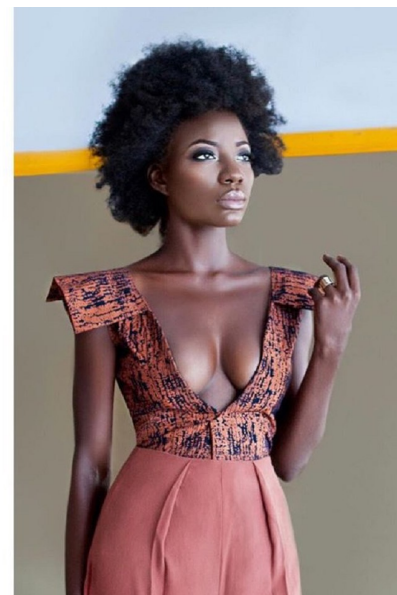

Lawrencia Duah

Height 165cm/5'5" Bust 81cm/32" B Waist 71cm/28" Hips 96cm/38"
Dress 32-34 EU/2-4 US/4-6 UK Shoe 38 EU/7 US/5 UK Hair Black Eyes Brown

LOYS
MODELS

35 Frere Street, Woodstock, Cape Town
Phone+27 (0) 21 424 0540 Mobile+27 (0) 84 218 4863 Email info@loysmodels.co.za