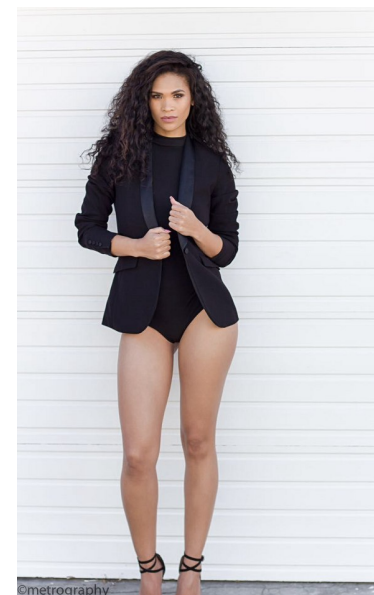

Rene

Height 170cm/5'7" Bust 88cm/34.5" B Waist 68cm/26.5" Hips 93cm/36.5"
Dress 34 EU/4 US/6 UK Shoe 37 EU/6 US/4 UK Hair Black Eyes Brown

LOYS
MODELS

35 Frere Street, Woodstock, Cape Town
Phone+27 (0) 21 424 0540 Mobile+27 (0) 84 218 4863 Email info@loysmodels.co.za