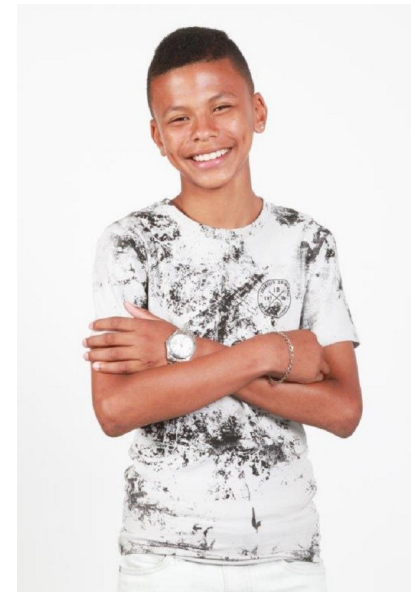

Herschelle

Height 149cm/4'10" Shoe 38 EU/5.5 US/5 UK Size 12 - 13 Hair Black
Eyes Brown

LOYS
MODELS

303, 47 Strand Street Cape Town
Phone+27 (0) 21 424 0540 Mobile+27 (0) 78 305 5858 Email info@loysmodels.co.za