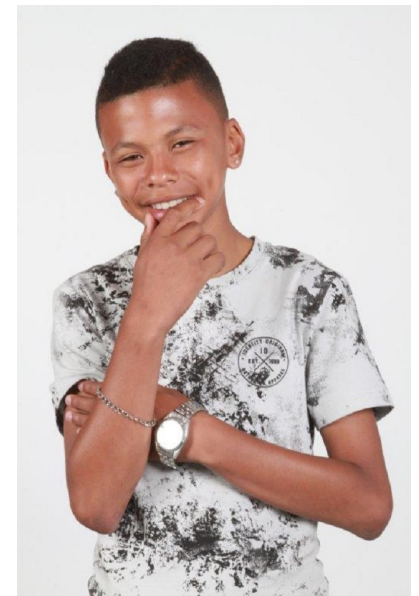

Herschelle

Height 149cm/4'10" Shoe 38 EU/5.5 US/5 UK Size 12 - 13 Hair Black
Eyes Brown

LOYS
MODELS

303, 47 Strand Street Cape Town
Phone+27 (0) 21 424 0540 Mobile+27 (0) 78 305 5858 Email info@loysmodels.co.za