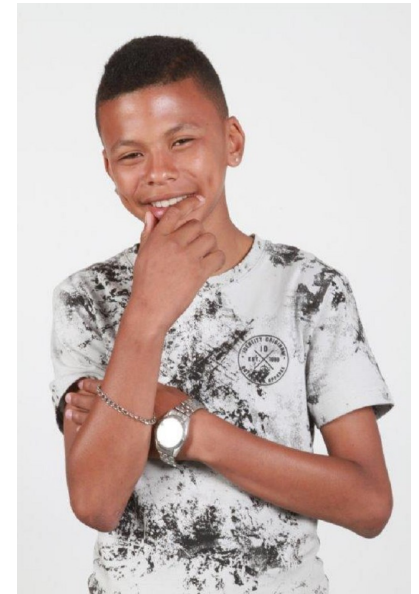

Herschelle

Height 149cm/4'10" Shoe 38 EU/5.5 US/5 UK Size 12 - 13 Hair Black
Eyes Brown

LOYS
MODELS

35 Frere Street, Woodstock, Cape Town
Phone+27 (0) 21 424 0540 Mobile+27 (0) 84 218 4863 Email info@loysmodels.co.za