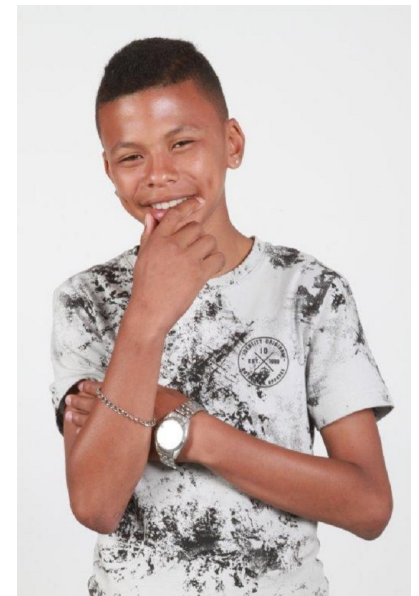

Herschelle

Height 149cm/4'10" Shoe 38 EU/5.5 US/5 UK Size 12 - 13 Hair Black  
Eyes Brown

**LOYS**  
MODELS

303, 47 Strand Street Cape Town  
Phone+27 (0) 21 424 0540 Mobile+27 (0) 78 305 5858 Email info@loysmodels.co.za