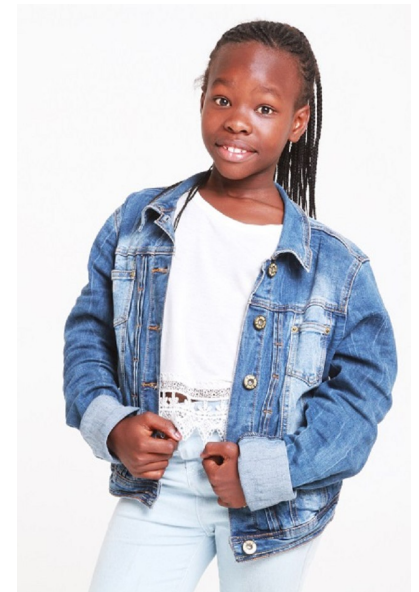

Onako Cleo

Height 149cm/4'10" Shoe 22 EU/5.5 US/4.5 UK (kids) Size 11 - 12 Hair Black  
Eyes Brown

**LOYS**  
MODELS

35 Frere Street, Woodstock, Cape Town  
Phone+27 (0) 21 424 0540 Mobile+27 (0) 84 218 4863 Email info@loysmodels.co.za