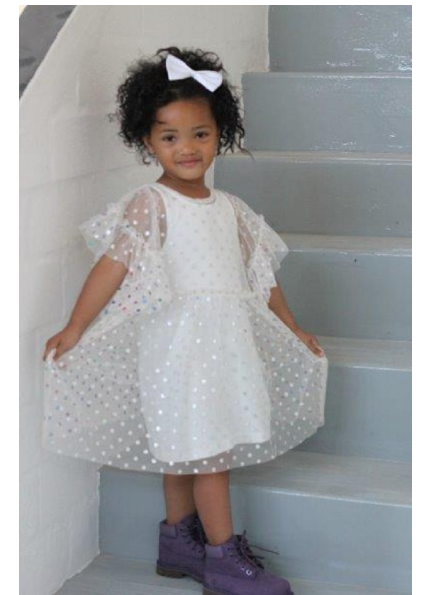

Emily Rose

Height 123cm/4' Shoe 26.5 EU/10 US/9 UK (kids) Size 3T-4T Hair Black
Eyes Brown

LOYS
MODELS

35 Frere Street, Woodstock, Cape Town
Phone+27 (0) 21 424 0540 Mobile+27 (0) 84 218 4863 Email info@loysmodels.co.za