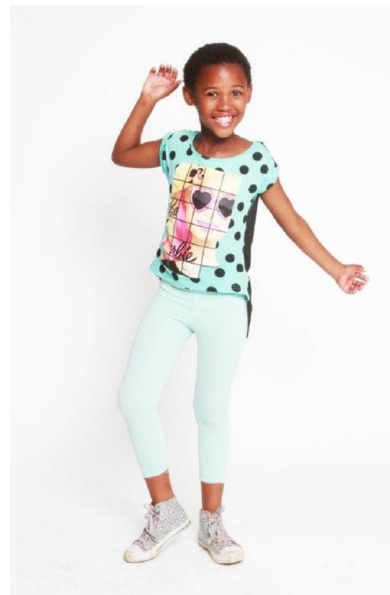

Atula

Height 132cm/4'3.5" Shoe 33 EU/2.5 US/1 UK Size 7 - 8 Hair Black  
Eyes Brown

**LOYS**  
MODELS

303, 47 Strand Street Cape Town

Phone+27 (0) 21 424 0540 Mobile+27 (0) 78 305 5858 Email info@loysmodels.co.za