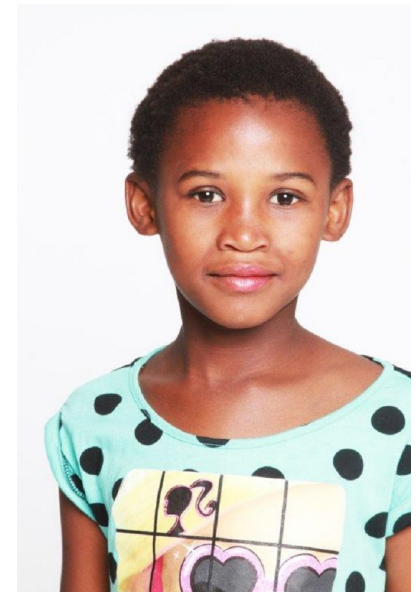

Atula

Height 132cm/4'3.5" Shoe 33 EU/2.5 US/1 UK Size 7 - 8 Hair Black  
Eyes Brown

**LOYS**  
MODELS

303, 47 Strand Street Cape Town

Phone+27 (0) 21 424 0540 Mobile+27 (0) 78 305 5858 Email info@loysmodels.co.za