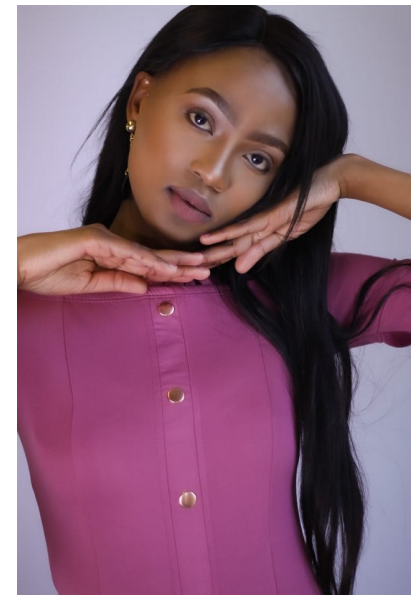

Nthabiseng

Height 171cm/5'7.5" Waist 77cm/30.5" Shoe 39.5 EU/8.5 US/6 UK Hair Brown  
Eyes Brown

**LOYS**  
MODELS

35 Frere Street, Woodstock, Cape Town  
Phone+27 (0) 21 424 0540 Mobile+27 (0) 84 218 4863 Email info@loysmodels.co.za