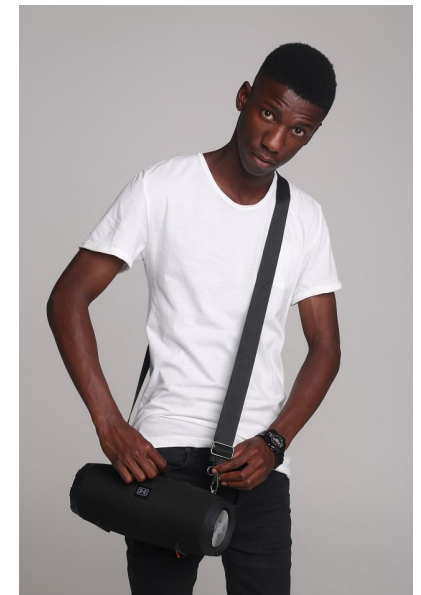

Akhile

Height 175cm/5'9" Chest 83cm/32.5" Waist 71cm/28" Collar 36cm/14"  
Shoe 39 EU/7 US/6 UK Hair Black Eyes Brown

**LOYS**  
MODELS

35 Frere Street, Woodstock, Cape Town

Phone+27 (0) 21 424 0540 Mobile+27 (0) 84 218 4863 Email [info@loysmodels.co.za](mailto:info@loysmodels.co.za)