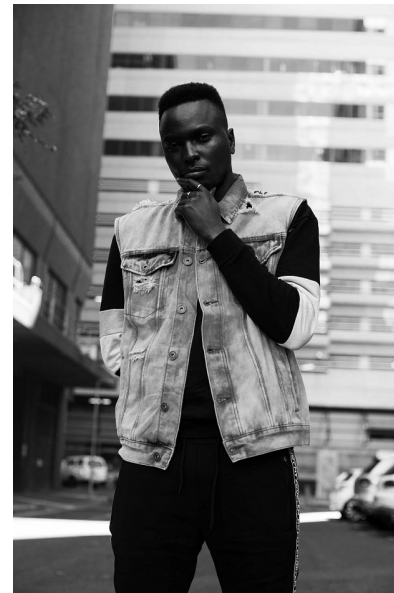

Elie Ndahayo

Height 184cm/6'0.5" Chest 92cm/36" Waist 81cm/32" Shoe 42.5 EU/9 US/8.5
UK Hair Black Eyes Brown

LOYS
MODELS

35 Frere Street, Woodstock, Cape Town

Phone+27 (0) 21 424 0540 Mobile+27 (0) 84 218 4863 Email info@loysmodels.co.za