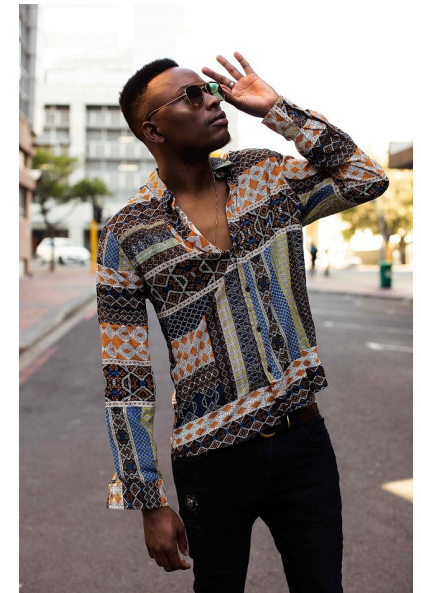

Elie Ndahayo

Height 184cm/6'0.5" Chest 92cm/36" Waist 81cm/32" Shoe 42.5 EU/9 US/8.5
UK Hair Black Eyes Brown

LOYS
MODELS

35 Frere Street, Woodstock, Cape Town

Phone+27 (0) 21 424 0540 Mobile+27 (0) 84 218 4863 Email info@loysmodels.co.za