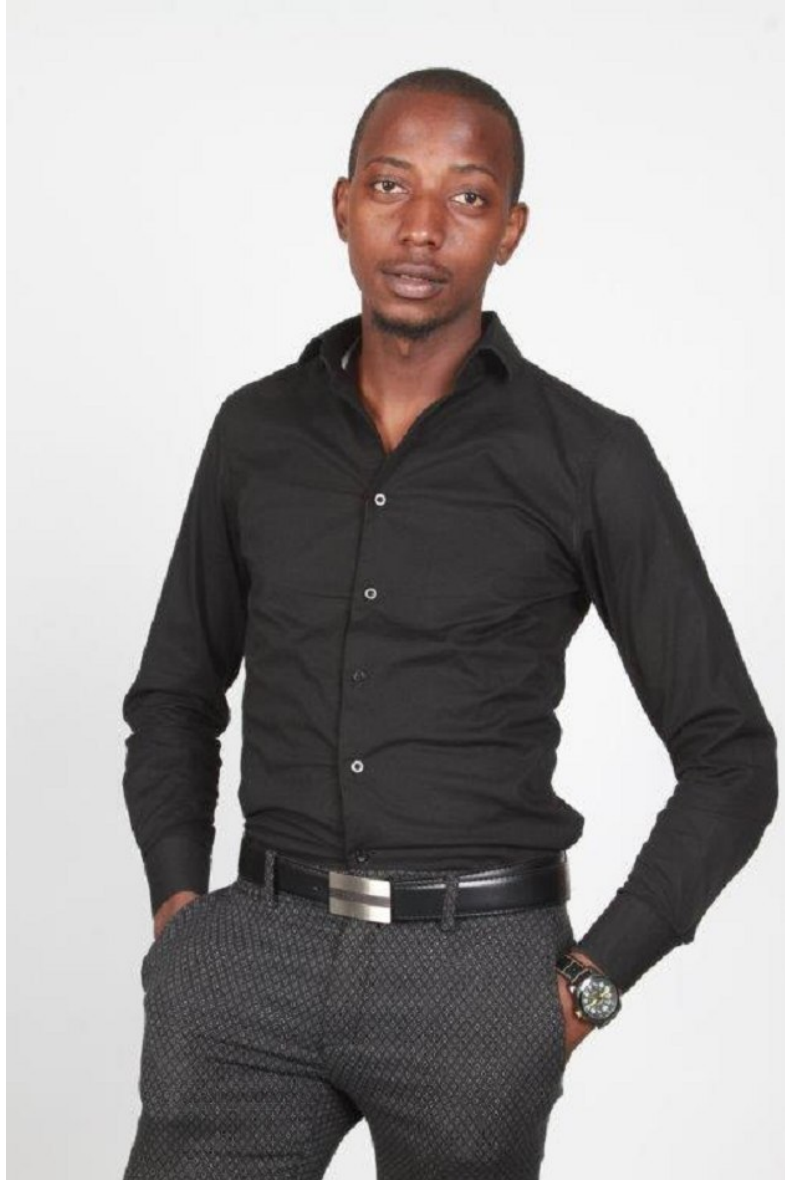

Robert

Height 179cm/5'10.5" Chest 84cm/33" Waist 82cm/32.5" Collar 38cm/15" Shoe 27.5 EU/11 US/10 UK (kids) Hair Black Eyes Brown

Robert

Height 179cm/5'10.5" Chest 84cm/33" Waist 82cm/32.5" Collar 38cm/15" Shoe 27.5 EU/11 US/10 UK (kids) Hair Black Eyes Brown

Robert

Height 179cm/5'10.5" Chest 84cm/33" Waist 82cm/32.5" Collar 38cm/15" Shoe 27.5 EU/11 US/10 UK (kids) Hair Black Eyes Brown