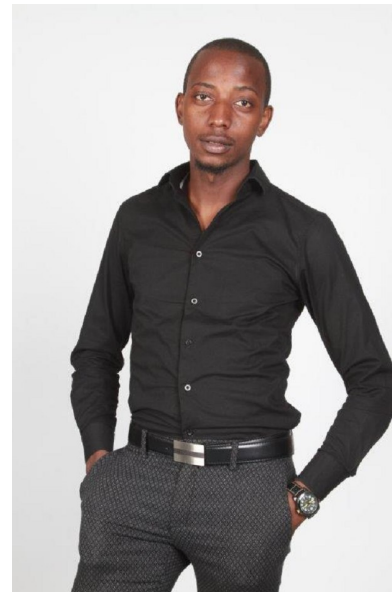

Robert

Height 179cm/5'10.5" Chest 84cm/33" Waist 82cm/32.5" Collar 38cm/15"
Shoe 27.5 EU/11 US/10 UK (kids) Hair Black Eyes Brown

LOYS
MODELS

303, 47 Strand Street Cape Town

Phone+27 (0) 21 424 0540 Mobile+27 (0) 78 305 5858 Email info@loysmodels.co.za