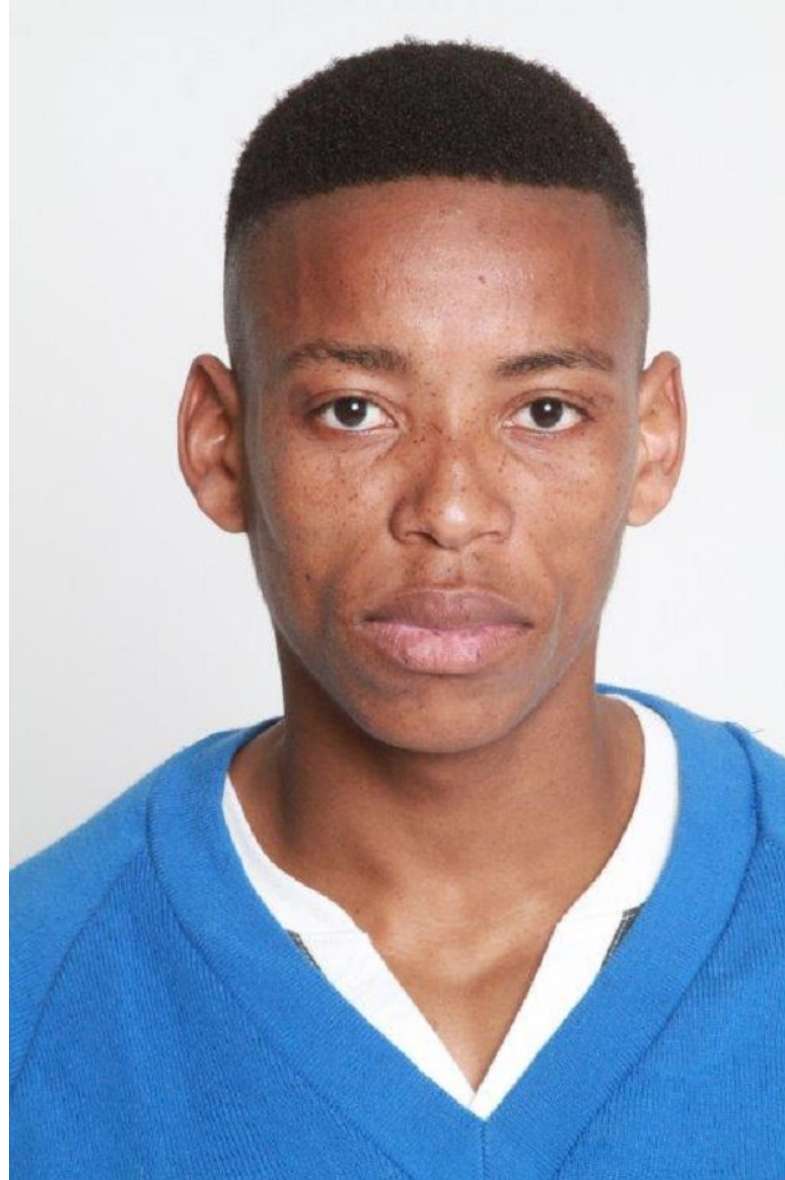

Thabane George

Height 172cm/5'7.5" Chest 95cm/37.5" Waist 71cm/28" Collar 38cm/15" Shoe 39 EU/7 US/6 UK Hair Black Eyes Brown

Thabane George

Height 172cm/5'7.5" Chest 95cm/37.5" Waist 71cm/28" Collar 38cm/15" Shoe 39 EU/7 US/6 UK Hair Black Eyes Brown